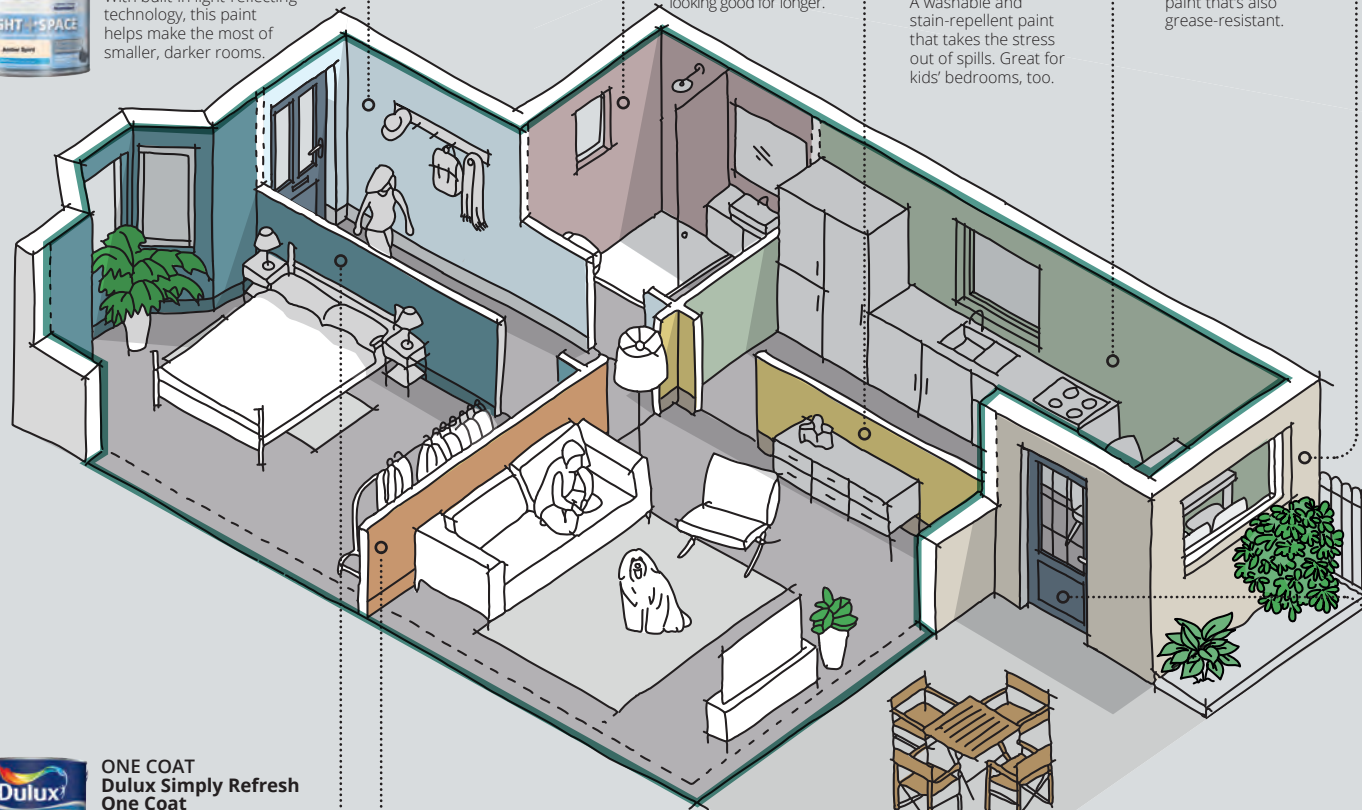

With built-in light-reflecting technology, this paint helps make the most of smaller, darker rooms.

ONE COAT Dulux Simply Refresh One Coat

Refresh your paintwork in one easy coat thanks to this extra-thick, hassle-free formula.

FOR FEATURE WALLS Dulux Simply Refresh Feature Wall

Creating a striking feature wall has never been simpler with this easy-to-apply, one-coat paint in a range of bold shades.

FOR BATHROOMS Dulux Easycare Bathroom

This paint is steam and moisture-resistant to stay looking good for longer.

FOR BUSY LIVING SPACES Dulux Easycare Washable & Tough

A washable and stain-repellent paint that takes the stress out of spills. Great for kids' bedrooms, too.

FOR KITCHENS Dulux Easycare Kitchen

A hard-wearing, washable matt paint that's also grease-resistant.

FOR EXTERIOR MASONRY/WALLS Dulux Weathershield All Weather Protection

For masonry, render, concrete, pebble-dash & brickwork. Stay-clean technology protects against all weather conditions for 15 years' long-lasting protection.

FOR EXTERIOR WOOD, METAL & UPVC Dulux Weathershield Multi-surface Quick Dry Satin

Water-based paint that can be applied directly to Wood, Metal & uPVC (no primer required) with 6 years' guaranteed protection.

Dulux Weathershield Exterior Quick Dry Satin

Water-based, quick-drying paint for Exterior Wood & Metal with 10 years' guaranteed protection.

FOR WOODWORK AND METAL

Dulux Quick Dry Satinwood

With a mid-sheen satin finish, this is a subtly gorgeous alternative to gloss.

Dulux Quick Dry Gloss

Update your space with this self-undercoating high-shine paint.

Dulux Non-drip Gloss

Provides long-lasting protection with a formulation that's easy to use.

Dulux Quick Dry Eggshell

A great option when you're looking for a low-sheen but wipeable finish.

Dulux Simply Refresh Multi-surface

This 2-in-1 paint has primer included and can be applied directly onto bare or previously painted wood, metal, melamine and MDF surfaces.